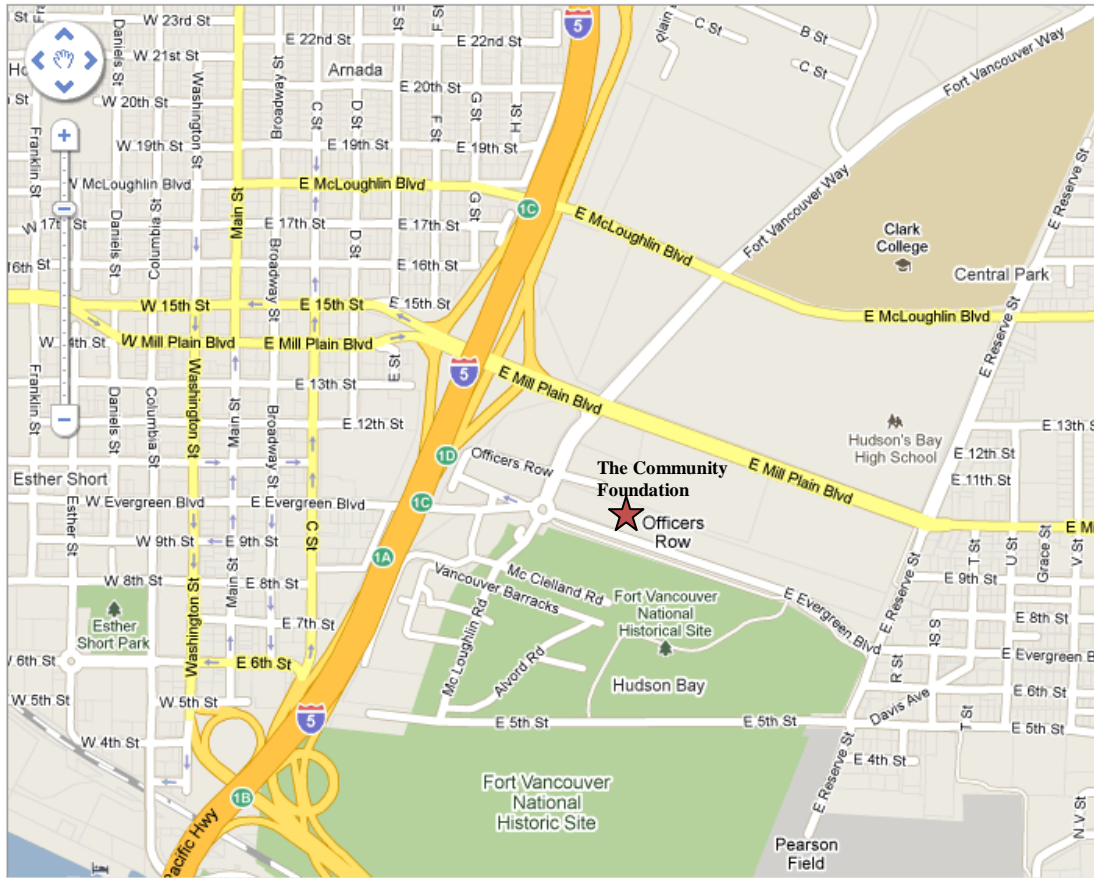

### If traveling on Interstate 5

#### Going north on I-5

Take City Center Exit 1B  
 Follow signs north to "C" street  
 Turn right (east) on Evergreen Blvd  
 Turn right into the roundabout  
 Continue east towards Officers Row  
 Turn right into the first parking lot  
 1053 Officers Row is directly across the street

#### Going south on I-5

Take Mill Plain Blvd Exit 1C  
 Turn left (east) onto Mill Plain, get into the right lane  
 Turn right onto Fort Vancouver Way  
 Turn right into the roundabout  
 Continue east towards Officers Row  
 Turn right into the first parking lot  
 1053 Officers Row is directly across the street

### If traveling on Interstate 205

Take exit 27 WA-14 West  
 Take the Vancouver City Center Exit  
 Follow signs north to "C" street  
 Turn right (east) on Evergreen Blvd  
 Turn right into the roundabout  
 Continue east towards Officers Row  
 Turn right into the first parking lot  
 1053 Officers Row is directly across the street